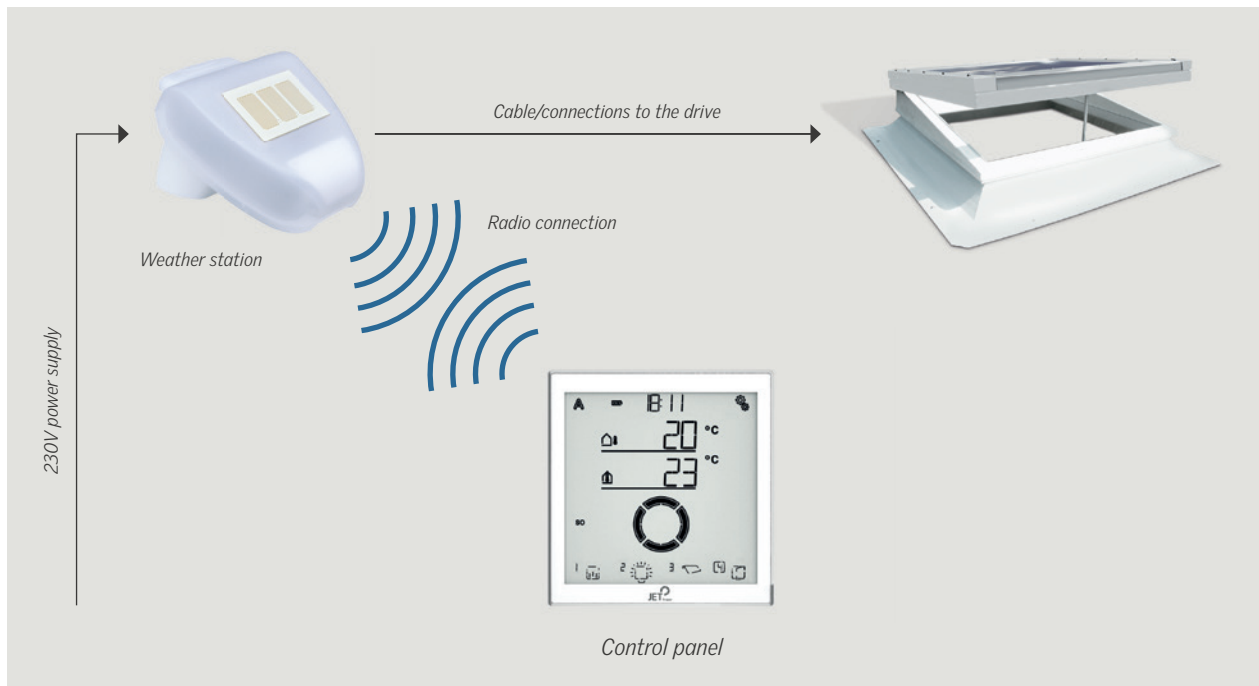

- external 230V weather station (sensor unit)
- collects information on wind speed, precipitation, outdoor temperatures and brightness, and has GPS reception for the date, time and calculation of the sun's position
- 230V drive line power supply
- central operating and control panel with five-inch LCD touchscreen display (up to four centres can be programmable at the weather station) battery-operated (micro USB) radio unit
- collects room temperature information
- 15 radio channels for communication with motor control units for 230V ventilation or shadowing drives or e.g. sources of light, etc.
- 32 radio channels for the integration of sensors (to collect information on humidity, CO₂ content, temperature or radio buttons or hand-held radio remote controls)
- communication between control unit and weather station

Possible applications

- ideal for the smart control of comfort drives for ventilation or shadowing in smaller office, municipal and residential buildings

Product advantages

- more comfort with intuitive operation
- relatively low installation effort
- suitable for retrofitting

Options

- Expansion with a WLAN interface that can be controlled by smartphone app (data communication only in your immediate surroundings – not with external web servers)

Overview of functions

JET wind and rain automatic (W+RE B/4)

Weather switching device for ventilation systems

- adjustable wind speed
- change between automatic or hand operation
- optical display of the operating status
- short-term ventilation during rain
- central closing function
- designed for four ventilation groups
- optionally expandable
- combinable with JET SHEV systems